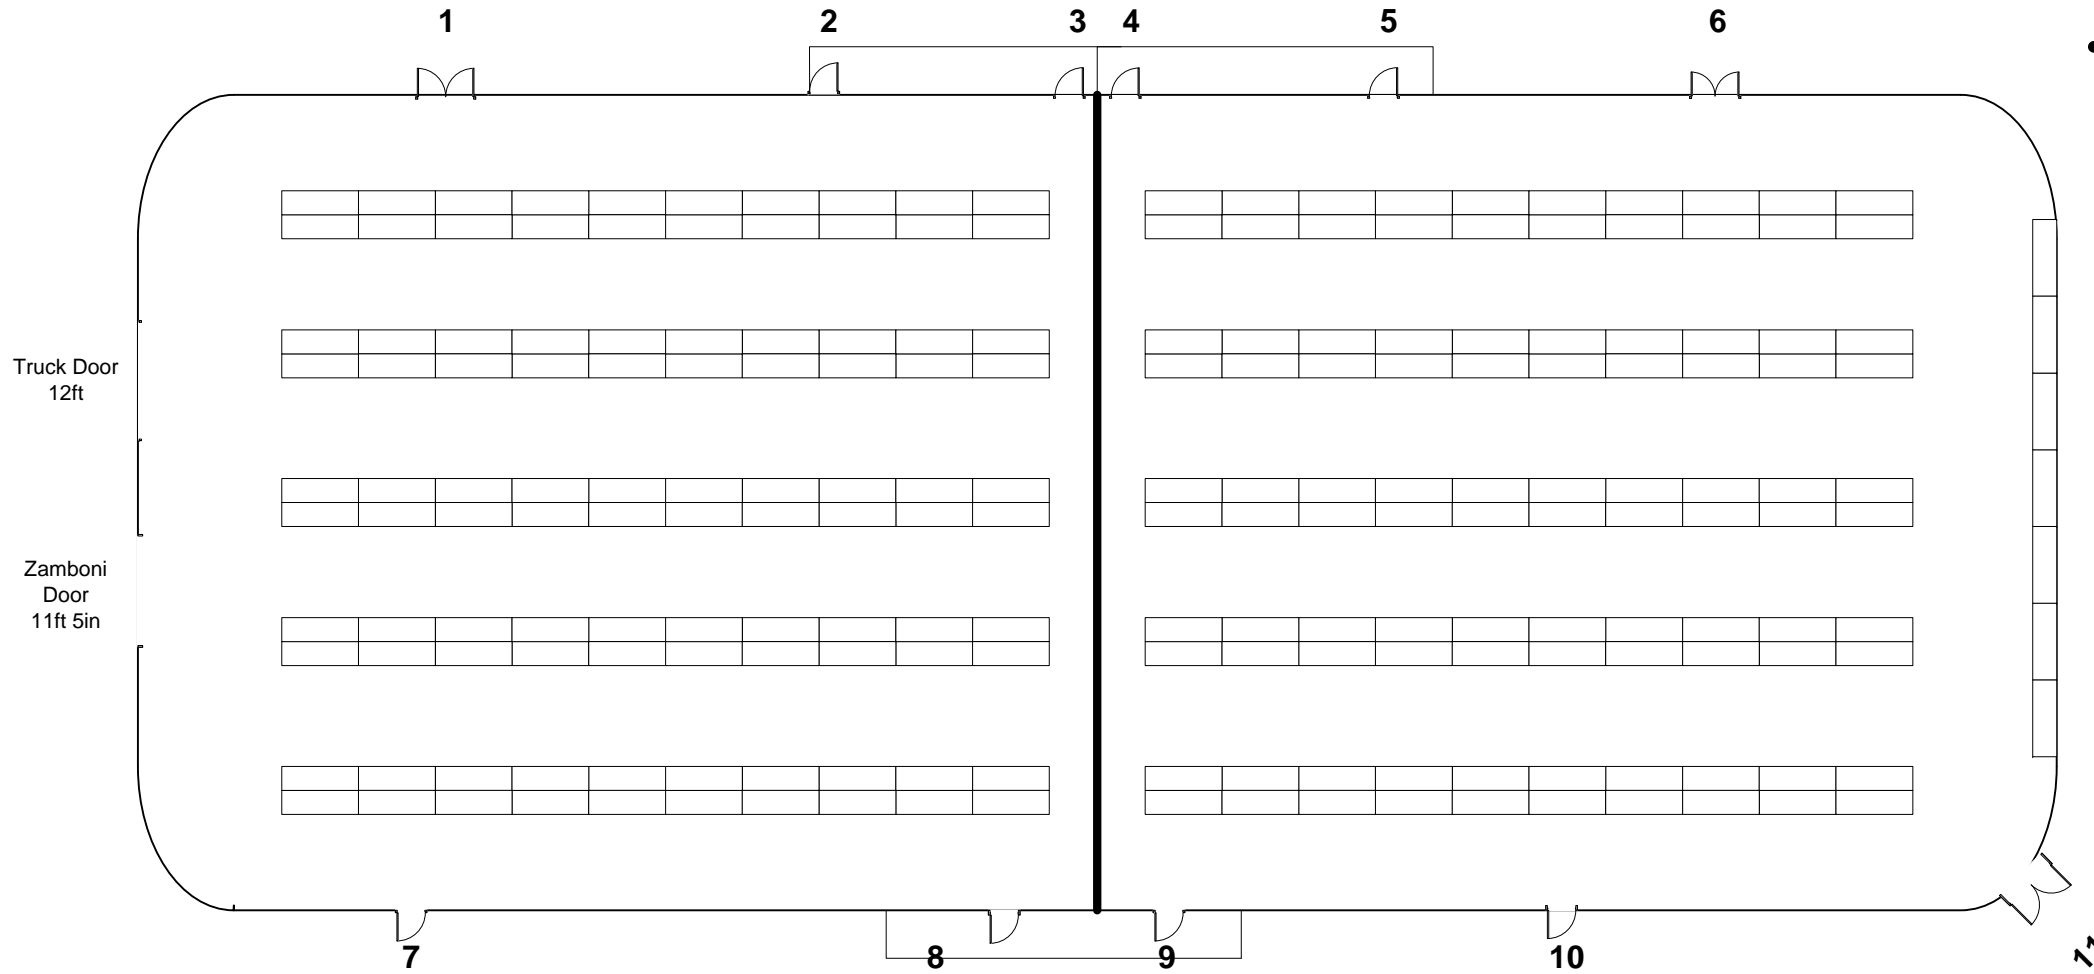

Evinrude Atom

• Rink is 200 x 85

Truck Door
12ft

Zamboni Door
11ft 5in

Middle of Centre Line to
the start of door:

- 1=64' 10"
- 2=28' 6"
- 3=1' 9"
- 4=1' 9"
- 5=28' 6"
- 6=61' 10"
- 7=62'
- 8=8' 6"
- 9=6' 1"
- 10=46' 2"
- 11= 85'