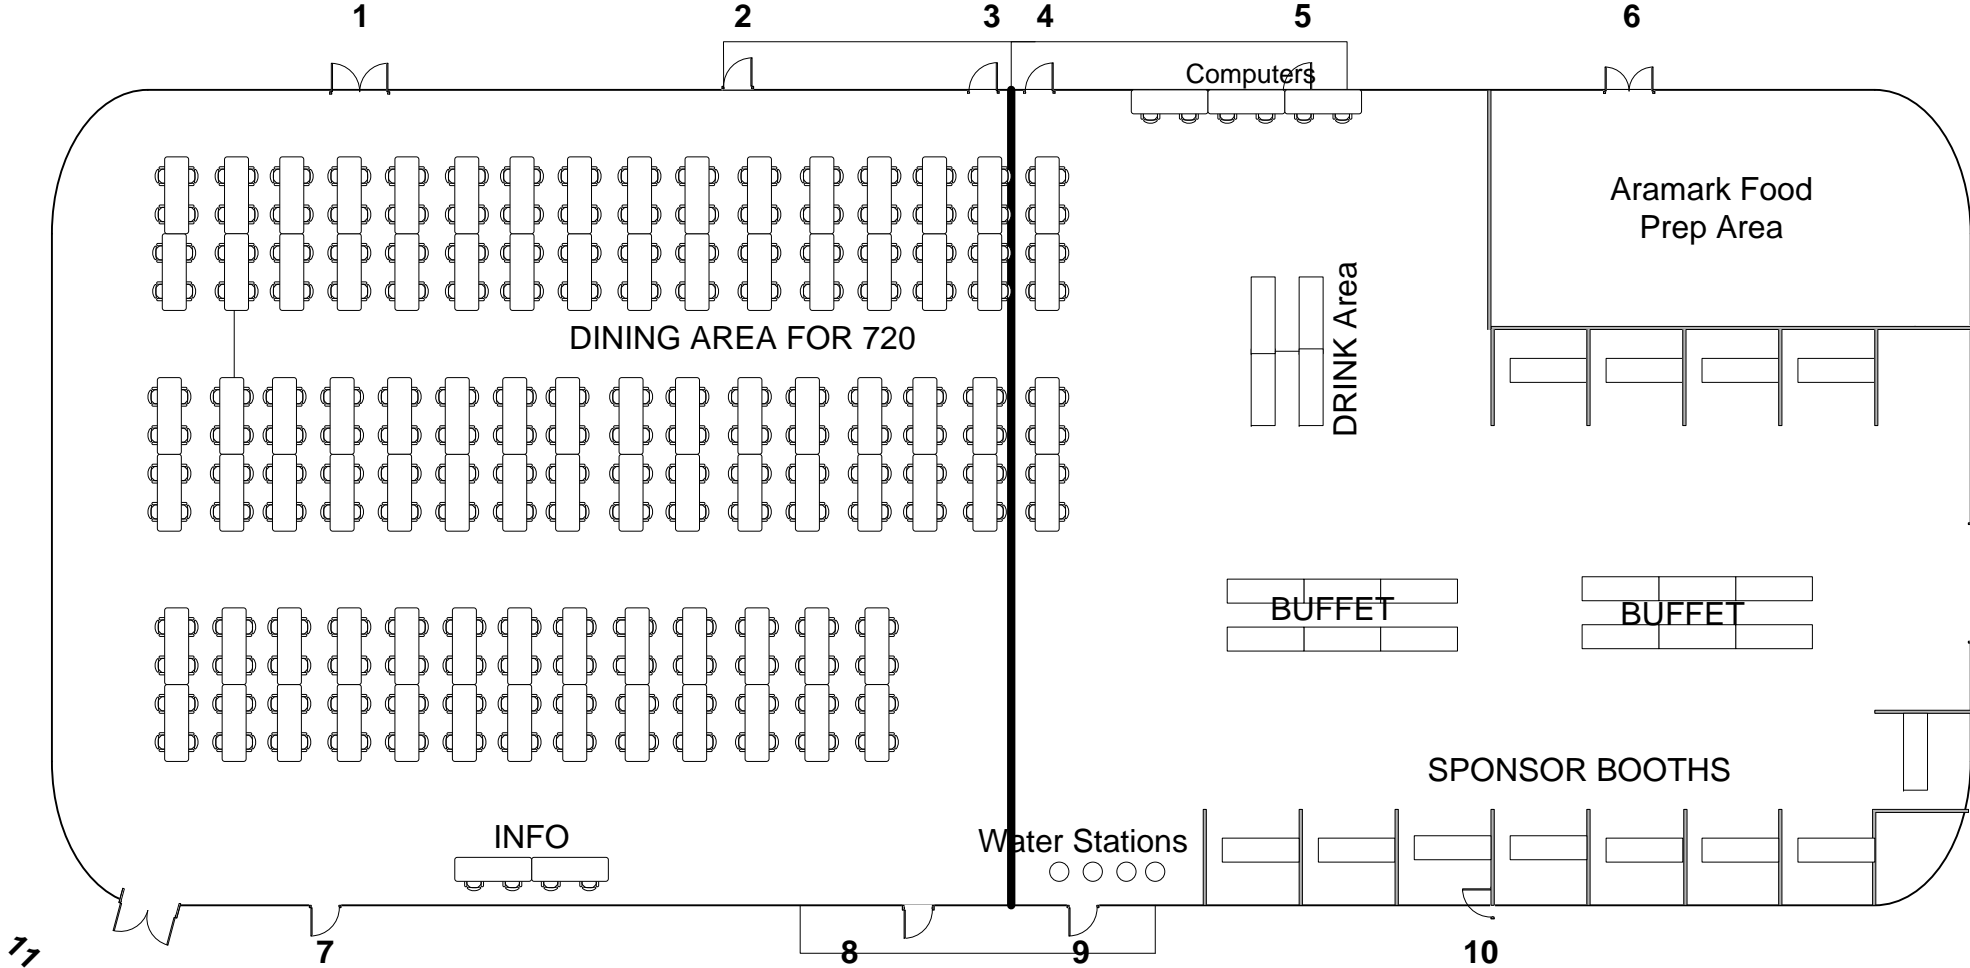

Evinrude IGA

• Rink is 200 x 85

- Middle of Centre Line to the start of door:
- Truck Door 12ft 1=62'
 - 2=28' 6"
 - 3=1' 9"
 - 4=1' 9"
 - 5=28' 6"
 - Zamboni Door 10ft 6=66' 2"
 - 7=62' 6"
 - 8=8' 6"
 - 9=6'
 - 10=46' 2"
 - 11= 85'